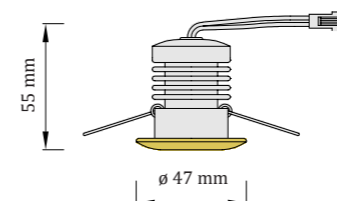

Dian

zlatá lesklá

zápustné svietidlo | interiér
prevádzková teplota: - 20 až 60 °C