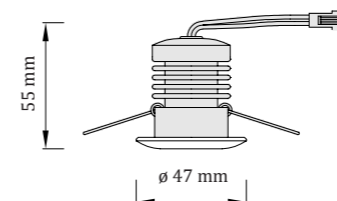

Dian

biela matná

zápustné svietidlo | interiér
prevádzková teplota: - 20 až 60 °C