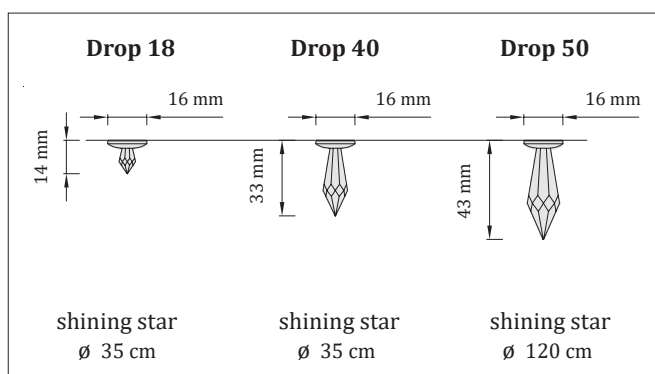

Recommended QTY: 3 - 5 lamps/ 1m²

Certificates: **CE** | UKCA

- suitable for installation in plasterboard ceilings or chipboards
- drill hole ø 11 mm

QTY of lamps in sets	Lamps combination		
	Drop 18	Drop 40	Drop 50
6 pcs	2 pcs	2 pcs	2 pcs
12 pcs	5 pcs	5 pcs	2 pcs
25 pcs	10 pcs	10 pcs	5 pcs
50 pcs	20 pcs	20 pcs	10 pcs
75 pcs	30 pcs	30 pcs	15 pcs
100 pcs	40 pcs	40 pcs	20 pcs
120 pcs	50 pcs	50 pcs	20 pcs

Crystal starry sky - complete sets

Drop 18 | Drop 40 | Drop 50

Reference code	QTY of lamps in sets	Conductors length	Finish
SW01-B	6 pcs	2m	polished stainless steel
SW02-B	12 pcs	2m, 4m	polished stainless steel
SW03-B	25 pcs	4m, 6m	polished stainless steel
SW04-B	50 pcs	4m, 6m, 8m	polished stainless steel
SW05-B	75 pcs	4m, 6m, 8m, 10m	polished stainless steel
SW06-B	100 pcs	4m, 6m, 8m, 10m	polished stainless steel
SW07-B	120 pcs	4m, 6m, 8m, 10m, 12m	polished stainless steel
SW01-B-G	6 pcs	2m	golden glossy
SW02-B-G	12 pcs	2m, 4m	golden glossy
SW03-B-G	25 pcs	4m, 6m	golden glossy
SW04-B-G	50 pcs	4m, 6m, 8m	golden glossy
SW05-B-G	75 pcs	4m, 6m, 8m, 10m	golden glossy
SW06-B-G	100 pcs	4m, 6m, 8m, 10m	golden glossy
SW07-B-G	120 pcs	4m, 6m, 8m, 10m, 12m	golden glossy