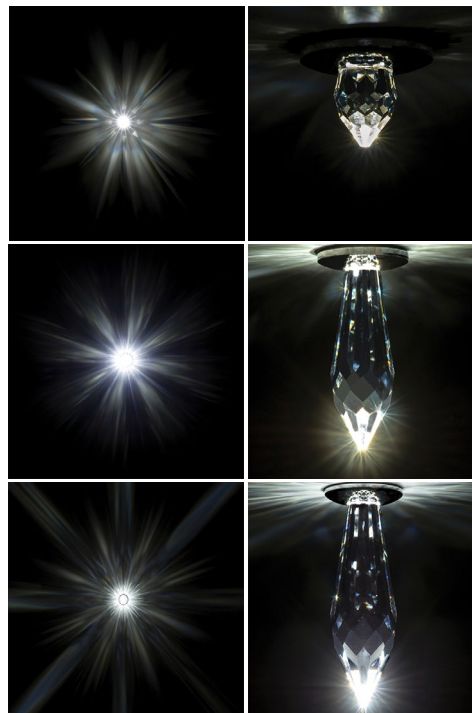

Crystal starry sky - complete sets

Drop 18 | Drop 40 | Drop 50

PRODUCT DATA SHEET

Category: collection of decorative lamps, recessed
 Environment: indoor
 Product use: Wellness and SPA, saunas, bathrooms, bedrooms, hotel apartments, restaurants, home cinemas, hallways, orientational lights
 Shining star visibility: only on pale surfaces
 Protection class: IP65
 Ambient temperature: - 20 to 120 °C
 Service lifetime: 50 000 hours

We provide post-warranty service and lamps renovation.

Material: stainless steel, Swarovski crystal - 3 types
 Finish: polished stainless steel /golden glossy
 Net weight: 1 lamp: 0,02 kg
 Lamp temperature: 25 °C
 Power cable: yes - conductors with connectors

Recommended QTY: 3 - 5 lamps/ 1m²

Certificates: **CE** | UKCA

- suitable for installation in plasterboard ceilings or chipboards
- drill hole ø 11 mm

QTY of lamps in sets	Lamps combination		
	Drop 18	Drop 40	Drop 50
6 pcs	2 pcs	2 pcs	2 pcs
12 pcs	5 pcs	5 pcs	2 pcs
25 pcs	10 pcs	10 pcs	5 pcs
50 pcs	20 pcs	20 pcs	10 pcs
75 pcs	30 pcs	30 pcs	15 pcs
100 pcs	40 pcs	40 pcs	20 pcs
120 pcs	50 pcs	50 pcs	20 pcs

Crystal starry sky - complete sets

Drop 18 | Drop 40 | Drop 50

Reference code	QTY of lamps in sets	Conductors length	Finish
SW01-B	6 pcs	2m	polished stainless steel
SW02-B	12 pcs	2m, 4m	polished stainless steel
SW03-B	25 pcs	4m, 6m	polished stainless steel
SW04-B	50 pcs	4m, 6m, 8m	polished stainless steel
SW05-B	75 pcs	4m, 6m, 8m, 10m	polished stainless steel
SW06-B	100 pcs	4m, 6m, 8m, 10m	polished stainless steel
SW07-B	120 pcs	4m, 6m, 8m, 10m, 12m	polished stainless steel
SW01-B-G	6 pcs	2m	golden glossy
SW02-B-G	12 pcs	2m, 4m	golden glossy
SW03-B-G	25 pcs	4m, 6m	golden glossy
SW04-B-G	50 pcs	4m, 6m, 8m	golden glossy
SW05-B-G	75 pcs	4m, 6m, 8m, 10m	golden glossy
SW06-B-G	100 pcs	4m, 6m, 8m, 10m	golden glossy
SW07-B-G	120 pcs	4m, 6m, 8m, 10m, 12m	golden glossy