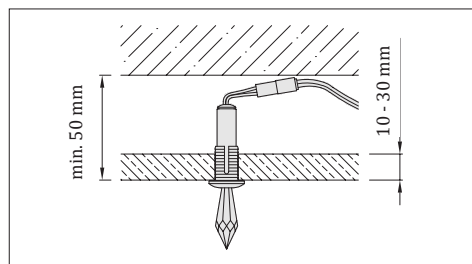

Input voltage: **complete set:** 210 - 240 V AC / 50 - 60 Hz
individual lamp: 5V DC

Power consumption: individual lamp: 0,15 W

Light source: LED

Color temperature: 8500 - 6500 K

Dimming: no

Accessories: plastic mounting holders, conductors, drill, distribution block, power supply - 5V

Recommended QTY: 3 - 5 lamps/ 1m²

Certificates: **CE** | UKCA

- suitable for installation in plasterboard ceilings or chipboards
- drill hole ø 11 mm

QTY of lamps in sets	Lamps combination		
	Drop 18	Drop 40	Drop 50
6 pcs	2 pcs	2 pcs	2 pcs
12 pcs	5 pcs	5 pcs	2 pcs
25 pcs	10 pcs	10 pcs	5 pcs
50 pcs	20 pcs	20 pcs	10 pcs
75 pcs	30 pcs	30 pcs	15 pcs
100 pcs	40 pcs	40 pcs	20 pcs
120 pcs	50 pcs	50 pcs	20 pcs