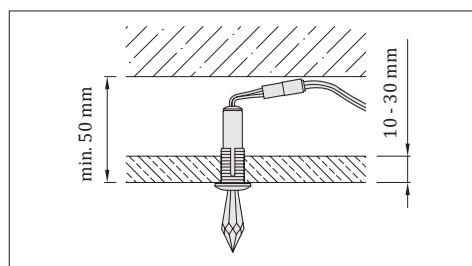

Recommended QTY: 3 - 5 lamps/ 1m²

Certificates: **CE** | UKCA

- suitable for installation in plasterboard ceilings or chipboards
- drill hole ø 11 mm

QTY of lamps in sets	Lamps combination		
	Drop 18	Drop 40	Drop 63
6 pcs	2 pcs	2 pcs	2 pcs
12 pcs	5 pcs	5 pcs	2 pcs
25 pcs	10 pcs	10 pcs	5 pcs
50 pcs	20 pcs	20 pcs	10 pcs
75 pcs	30 pcs	30 pcs	15 pcs
100 pcs	40 pcs	40 pcs	20 pcs
120 pcs	50 pcs	50 pcs	20 pcs