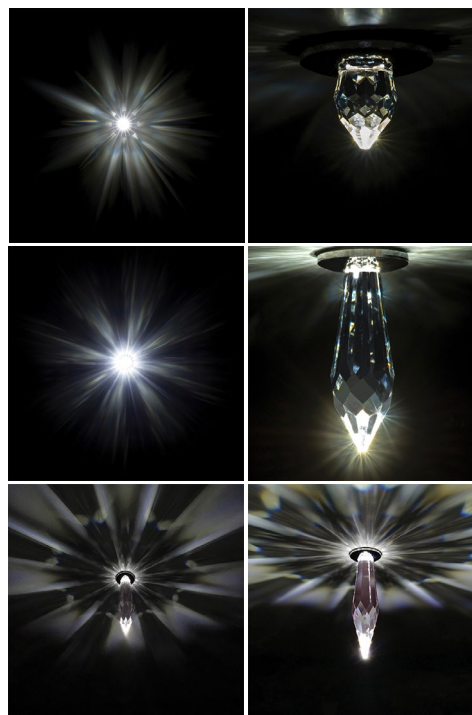

Crystal starry sky - complete sets

Drop 18 | Drop 40 | Drop 63

PRODUCT DATA SHEET

Category: collection of decorative lamps, recessed
 Environment: indoor
 Product use: Wellness and SPA, saunas, bathrooms, bedrooms, hotel apartments, restaurants, home cinemas, hallways, orientational lights
 Shining star visibility: only on pale surfaces
 Protection class: IP65
 Ambient temperature: - 20 to 120 °C
 Service lifetime: 50 000 hours

We provide post-warranty service and lamps renovation.

Material: stainless steel, Swarovski crystal - 3 types
 Finish: polished stainless steel /golden glossy
 Net weight: 1 lamp: 0,02 kg
 Lamp temperature: 25 °C
 Power cable: yes - conductors with connectors

Recommended QTY: 3 - 5 lamps/ 1m²

Certificates: **CE** | UKCA

- suitable for installation in plasterboard ceilings or chipboards
- drill hole ø 11 mm

QTY of lamps in sets	Lamps combination		
	Drop 18	Drop 40	Drop 63
6 pcs	2 pcs	2 pcs	2 pcs
12 pcs	5 pcs	5 pcs	2 pcs
25 pcs	10 pcs	10 pcs	5 pcs
50 pcs	20 pcs	20 pcs	10 pcs
75 pcs	30 pcs	30 pcs	15 pcs
100 pcs	40 pcs	40 pcs	20 pcs
120 pcs	50 pcs	50 pcs	20 pcs

Crystal starry sky - complete sets

Drop 18 | Drop 40 | Drop 63

Reference code	QTY of lamps in sets	Conductors length	Finish
SW01-C	6 pcs	2m	polished stainless steel
SW02-C	12 pcs	2m, 4m	polished stainless steel
SW03-C	25 pcs	4m, 6m	polished stainless steel
SW04-C	50 pcs	4m, 6m, 8m	polished stainless steel
SW05-C	75 pcs	4m, 6m, 8m, 10m	polished stainless steel
SW06-C	100 pcs	4m, 6m, 8m, 10m	polished stainless steel
SW07-C	120 pcs	4m, 6m, 8m, 10m, 12m	polished stainless steel
SW01-C-G	6 pcs	2m	golden glossy
SW02-C-G	12 pcs	2m, 4m	golden glossy
SW03-C-G	25 pcs	4m, 6m	golden glossy
SW04-C-G	50 pcs	4m, 6m, 8m	golden glossy
SW05-C-G	75 pcs	4m, 6m, 8m, 10m	golden glossy
SW06-C-G	100 pcs	4m, 6m, 8m, 10m	golden glossy
SW07-C-G	120 pcs	4m, 6m, 8m, 10m, 12m	golden glossy