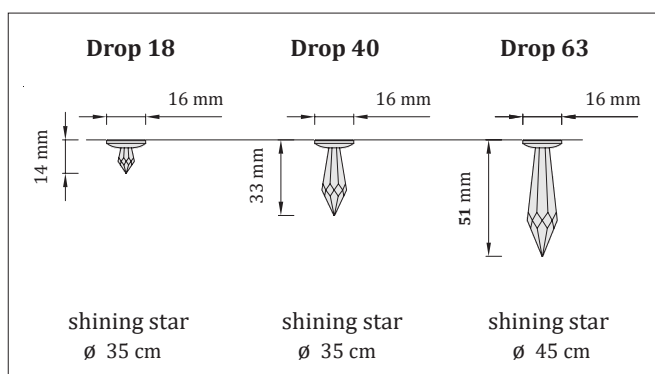

Recommended QTY: 3 - 5 lamps/ 1m²

Certificates: **CE** | UKCA

- suitable for installation in plasterboard ceilings or chipboards
- drill hole ø 11 mm

QTY of lamps in sets	Lamps combination		
	Drop 18	Drop 40	Drop 63
6 pcs	2 pcs	2 pcs	2 pcs
12 pcs	5 pcs	5 pcs	2 pcs
25 pcs	10 pcs	10 pcs	5 pcs
50 pcs	20 pcs	20 pcs	10 pcs
75 pcs	30 pcs	30 pcs	15 pcs
100 pcs	40 pcs	40 pcs	20 pcs
120 pcs	50 pcs	50 pcs	20 pcs

Crystal starry sky - complete sets

Drop 18 | Drop 40 | Drop 63

Reference code	QTY of lamps in sets	Conductors length	Finish
SW01-C	6 pcs	2m	polished stainless steel
SW02-C	12 pcs	2m, 4m	polished stainless steel
SW03-C	25 pcs	4m, 6m	polished stainless steel
SW04-C	50 pcs	4m, 6m, 8m	polished stainless steel
SW05-C	75 pcs	4m, 6m, 8m, 10m	polished stainless steel
SW06-C	100 pcs	4m, 6m, 8m, 10m	polished stainless steel
SW07-C	120 pcs	4m, 6m, 8m, 10m, 12m	polished stainless steel
SW01-C-G	6 pcs	2m	golden glossy
SW02-C-G	12 pcs	2m, 4m	golden glossy
SW03-C-G	25 pcs	4m, 6m	golden glossy
SW04-C-G	50 pcs	4m, 6m, 8m	golden glossy
SW05-C-G	75 pcs	4m, 6m, 8m, 10m	golden glossy
SW06-C-G	100 pcs	4m, 6m, 8m, 10m	golden glossy
SW07-C-G	120 pcs	4m, 6m, 8m, 10m, 12m	golden glossy