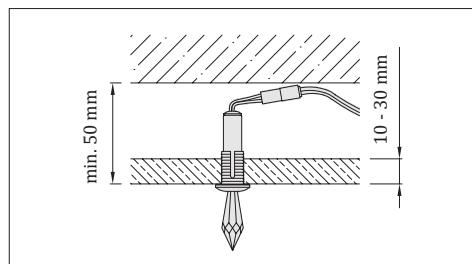

Recommended QTY: 3 - 5 lamps/ 1m²

Certificates: **CE** | UKCA

- suitable for installation in plasterboard ceilings or chipboards
- drill hole ø 11 mm

QTY of lamps in sets	Lamps combination	
	Drop 18	Drop 40
6 pcs	3 pcs	3 pcs
12 pcs	6 pcs	6 pcs
25 pcs	13 pcs	13 pcs
50 pcs	25 pcs	25 pcs
75 pcs	38 pcs	38 pcs
100 pcs	50 pcs	50 pcs
120 pcs	60 pcs	60 pcs