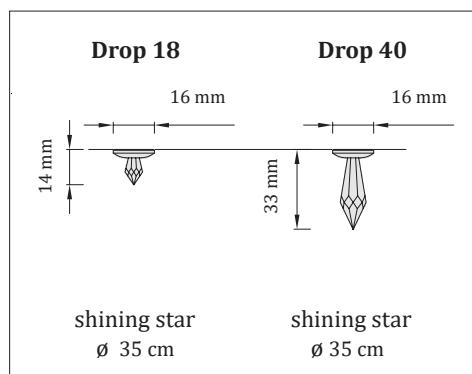

Recommended QTY: 3 - 5 lamps/ 1m²

Certificates: **CE** | UKCA

- suitable for installation in plasterboard ceilings or chipboards
- drill hole ø 11 mm

QTY of lamps in sets	Lamps combination	
	Drop 18	Drop 40
6 pcs	3 pcs	3 pcs
12 pcs	6 pcs	6 pcs
25 pcs	13 pcs	13 pcs
50 pcs	25 pcs	25 pcs
75 pcs	38 pcs	38 pcs
100 pcs	50 pcs	50 pcs
120 pcs	60 pcs	60 pcs

Crystal starry sky - complete sets

Drop 18 | Drop 40

Reference code	QTY of lamps in sets	Conductors length	Finish
SW01-A	6 pcs	2m	polished stainless steel
SW02-A	12 pcs	2m, 4m	polished stainless steel
SW03-A	25 pcs	4m, 6m	polished stainless steel
SW04-A	50 pcs	4m, 6m, 8m	polished stainless steel
SW05-A	75 pcs	4m, 6m, 8m, 10m	polished stainless steel
SW06-A	100 pcs	4m, 6m, 8m, 10m	polished stainless steel
SW07-A	120 pcs	4m, 6m, 8m, 10m, 12m	polished stainless steel
SW01-A-G	6 pcs	2m	golden glossy
SW02-A-G	12 pcs	2m, 4m	golden glossy
SW03-A-G	25 pcs	4m, 6m	golden glossy
SW04-A-G	50 pcs	4m, 6m, 8m	golden glossy
SW05-A-G	75 pcs	4m, 6m, 8m, 10m	golden glossy
SW06-A-G	100 pcs	4m, 6m, 8m, 10m	golden glossy
SW07-A-G	120 pcs	4m, 6m, 8m, 10m, 12m	golden glossy