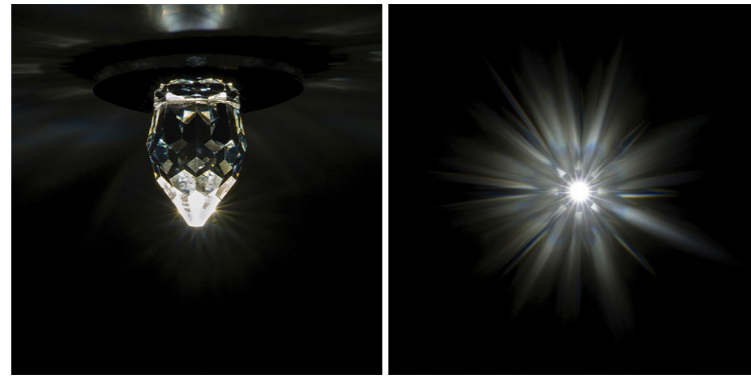

### DROP 18

shining star - diameter approx. 35 cm

**Recommended quantity:**

Small areas: 4 - 5 pcs / 1m<sup>2</sup>

Larger areas: 2 - 3 pcs / 1m<sup>2</sup>