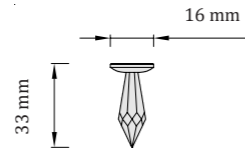

Light source

0,15W LED
8500 - 6500K
non-dimmable

Code

● stainless steel: DROP40
● gold: DROP40-G

Drop 50

recessed light
interior | SPA | Wellness | saunas
operating temperature: - 20 to 120 °C
material: stainless steel + Swarovski crystal
finish: polished stainless steel / golden gloss

CE UKCA IP65 5V DC