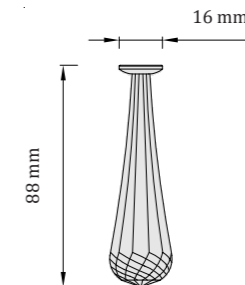

Light source

0,15W LED
8500 - 6500K
non-dimmable

Code

● stainless steel: FLOW100
● gold: FLOW100-G

Briolette 76

recessed light
interior | SPA | Wellness | saunas
operating temperature: - 20 to 120 °C
material: stainless steel + Swarovski crystal
finish: polished stainless steel / golden gloss

CE UKCA IP65 5V DC