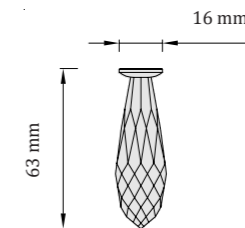

Light source

0,15W LED
8500 - 6500K
non-dimmable

Code

● stainless steel: BRIOLETTE76
● gold: BRIOLETTE76-G

Briolette 100

recessed light
interior | SPA | Wellness | saunas
operating temperature: - 20 to 120 °C
material: stainless steel + Swarovski crystal
finish: polished stainless steel / golden gloss

CE UKCA IP65 5V DC