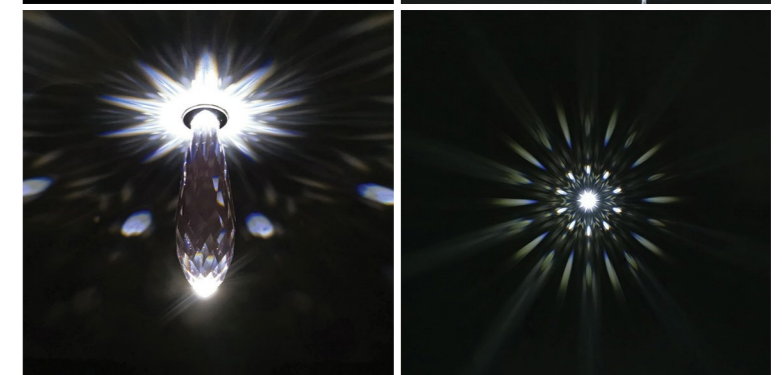

### BRIOLETTE 76

shining star - diameter approx. 80 cm

**Recommended quantity:** 1 pc / 2m<sup>2</sup>

Best for larger areas

**TIP:** Combine with BRIOLETTE 100

In a ratio 80% : 20%

(BRIOLETTE 76 : BRIOLETTE 100)