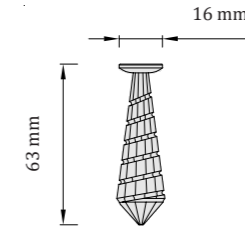

Light source

0,15W LED
8500 - 6500K
non-dimmable

Code

● stainless steel: SPINDROP
● gold: SPINDROP-G

Flow 63

recessed light
interior | SPA | Wellness | saunas
operating temperature: - 20 to 120 °C
material: stainless steel + Swarovski crystal
finish: polished stainless steel / golden gloss

CE UKCA IP65 5V DC