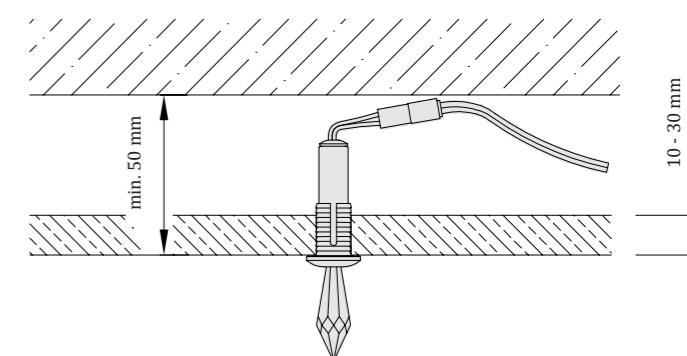

### DROP 18

shining star - diameter approx. 35 cm

**Recommended quantity:**

Small areas: 4 - 5 pcs / 1m<sup>2</sup>

Larger areas: 2 - 3 pcs / 1m<sup>2</sup>