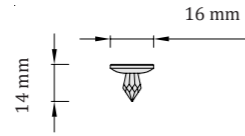

Drop 18

recessed light
interior | SPA | Wellness | saunas
operating temperature: - 20 to 120 °C
material: stainless steel + Swarovski crystal
finish: polished stainless steel / golden gloss

CE UKCA IP65 5V DC

Light source

0,15W LED
8500 - 6500K
non-dimmable

Code

● stainless steel: DROP18
● gold: DROP18-G

Drop 40

recessed light
interior | SPA | Wellness | saunas
operating temperature: - 20 to 120 °C
material: stainless steel + Swarovski crystal
finish: polished stainless steel / golden gloss

CE UKCA IP65 5V DC