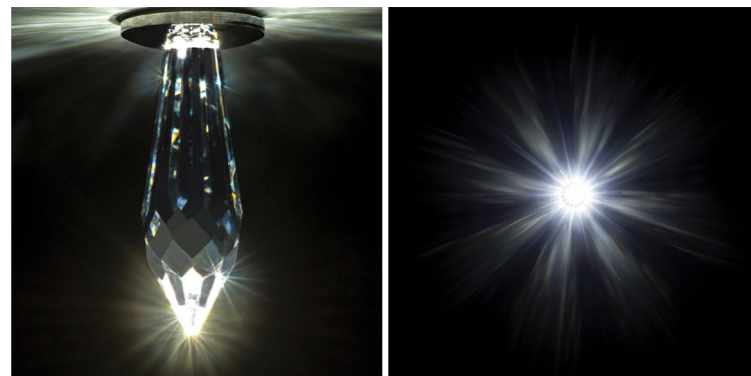

Recommended quantity:

Small areas: 4 - 5 pcs / 1m²

Larger areas: 2 - 3 pcs / 1m²