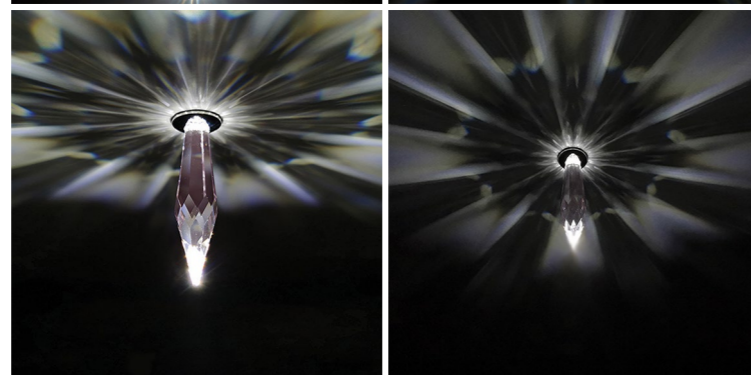

### DROP 100

shining star - diameter approx. 160 cm

**Recommended quantity:** 1 pc / 3m<sup>2</sup>

Best for larger areas

**TIP:** Combine with DROP 18 and DROP 40

In a ratio 45% : 45% : 10%

(DROP 18 : DROP 40 : DROP 100)