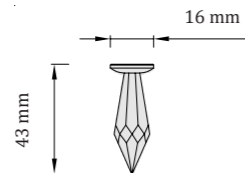

Light source

0,15W LED
8500 - 6500K
non-dimmable

Code

● stainless steel: DROP50
● gold: DROP50-G

Drop 63

recessed light
interior | SPA | Wellness | saunas
operating temperature: - 20 to 120 °C
material: stainless steel + Swarovski crystal
finish: polished stainless steel / golden gloss

CE UKCA IP65 5V DC