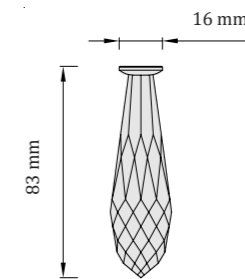

Light source

0,15W LED
8500 - 6500K
non-dimmable

Code

● stainless steel: BRIOLETTE100
● gold: BRIOLETTE100-G