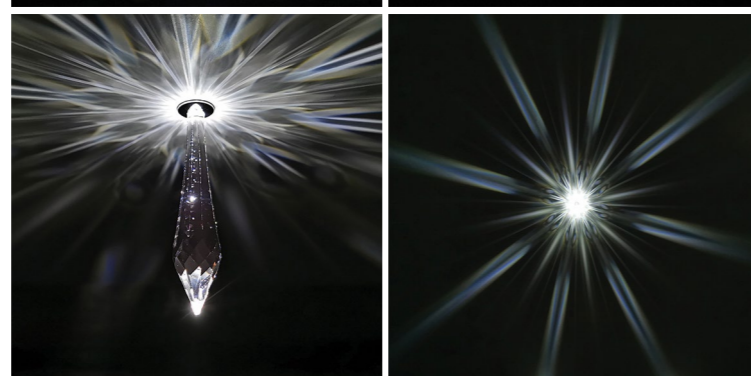

### DROP 100

shining star - diameter approx. 160 cm

**Recommended quantity:** 1 pc / 3m<sup>2</sup>

Best for larger areas

**TIP:** Combine with DROP 18 and DROP 40

In a ratio 45% : 45% : 10%

(DROP 18 : DROP 40 : DROP 100)