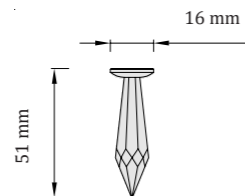

Light source

0,15W LED
8500 - 6500K
non-dimmable

Code

● stainless steel: DROP63
● gold: DROP63-G

Drop 100

recessed light
interior | SPA | Wellness | saunas
operating temperature: - 20 to 120 °C
material: stainless steel + Swarovski crystal
finish: polished stainless steel / golden gloss

CE UKCA IP65 5V DC