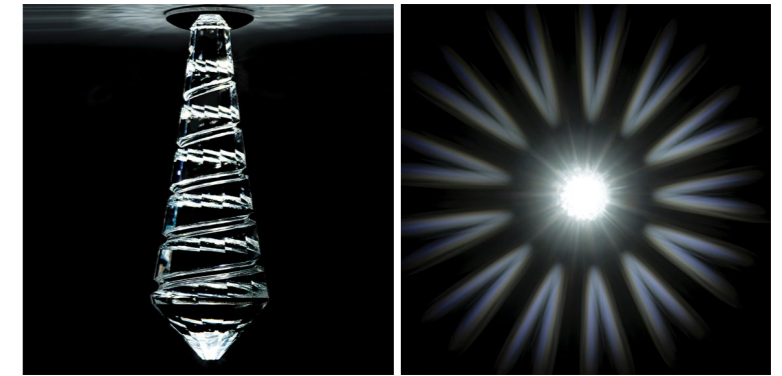

### SPIN DROP

shining star - diameter approx. 40 cm

**Recommended quantity:** 2 - 3 pcs / 1m<sup>2</sup>

**TIP:** Combine with DROP 18 and DROP 40

In a ratio 45% : 45% : 10%

(DROP 18 : DROP 40 : SPIN DROP)