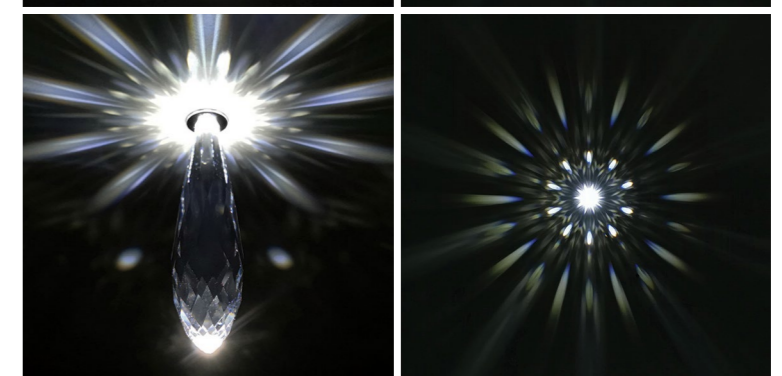

### BRIOLETTE 100

shining star - diameter approx. 180 cm

**Recommended quantity:** 1 pc / 3m<sup>2</sup>

Best for larger areas

**TIP:** Combine with BRIOLETTE 76

In a ratio 80% : 20%

(BRIOLETTE 76 : BRIOLETTE 100)