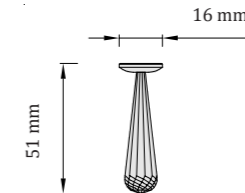

Light source

0,15W LED
8500 - 6500K
non-dimmable

Code

● stainless steel: FLOW63
● gold: FLOW63-G

Flow 100

recessed light
interior | SPA | Wellness | saunas
operating temperature: - 20 to 120 °C
material: stainless steel + Swarovski crystal
finish: polished stainless steel / golden gloss

CE UKCA IP65 5V DC