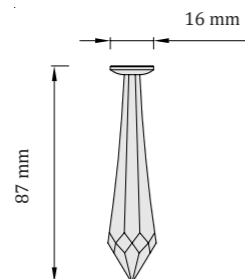

Light source

0,15W LED
8500 - 6500K
non-dimmable

Code

● stainless steel: DROP100
● gold: DROP100-G

Spin Drop

recessed light
interior | SPA | Wellness | saunas
operating temperature: - 20 to 120 °C
material: stainless steel + Swarovski crystal
finish: polished stainless steel / golden gloss

CE UKCA IP65 5V DC