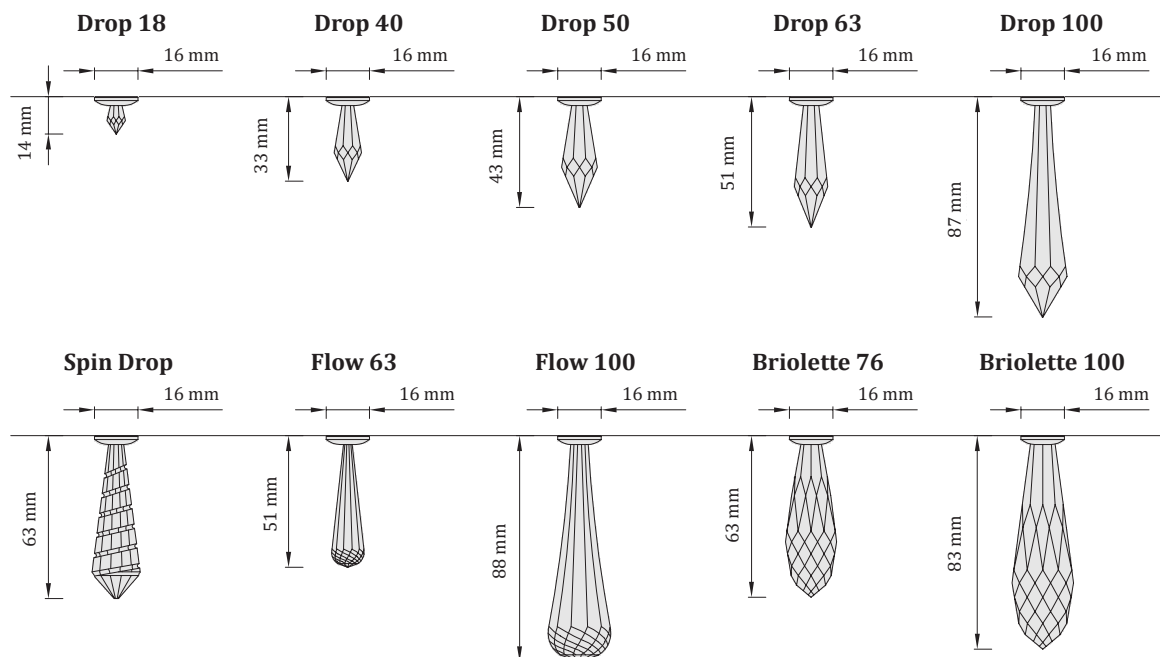

- suitable for installation in plasterboard ceilings or chipboards
- shining star is visible only on pale surfaces
- drill hole $\varnothing$ 11 mm

Certificates: **CE** | UKCA