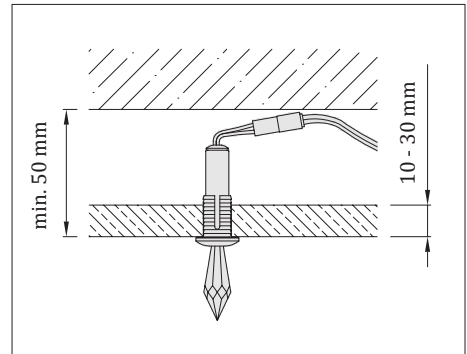

We provide post-warranty service and lamps renovation.

Material: stainless steel, Swarovski crystal - 10 types
 Finish: polished stainless steel /golden glossy
 Net weight: 0,02 - 0,07 kg (according to the crystal type)
 Lamp temperature: 25 °C
 Power cable: yes - conductor with connector
 Input voltage: 5V DC
 Power consumption: 0,15 W
 Light source: LED
 Color temperature: 8500 - 6500 K
 Dimming: no
 Accessories: **when ordering up to 5 pcs:**
 plastic mounting holders, 2m conductors
when ordering min. 6 pcs:
 plastic mounting holders, conductors, drill, distribution block, power supply - 5V