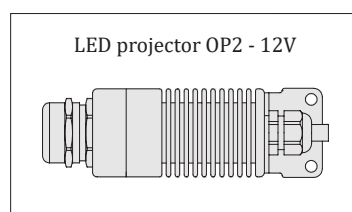

We provide post-warranty service and lamps renovation.

Material:	aluminum body, brass cable gland
Finish:	body - black anodized, cable gland - nickel-plated
Cable gland:	3 sizes - D17, D21, D28
Net weight:	0,7 kg
Projector temperature:	63 °C

WARNING! It is necessary to choose such a location that prevents accidental contact with people, animals and easily inflammable materials.

Power cable:	yes
Input voltage:	24V DC
Power consumption:	16W (CW / WW / NW / RGBW), 11W (RGB)
Light source:	LED module brand CREE
Color temperature:	3000 K / 4000 K / 6000 K / RGB / RGBW
Dimming:	yes, using external controllers the principle of low-voltage dimming (control and power supply not included)

Certificates: **CE** | UKCA

Quantity of optical cables

cable gland D17: max. 230 pcs.
cable gland D21: max. 550 pcs.
cable gland D28: max. 900 pcs.

in a ratio 90% : 5% : 5%
ø 0,75 mm : ø 1 mm : ø 1,5 mm

Family

LED projector OP1

Reference code	Cable gland	Max. number of fibers	Color temperature
OP1-d17-WW-16W-24V	D 17	230 pcs	3000 K (WW - warm white)
OP1-d17-NW-16W-24V	D 17	230 pcs	4000 K (NW - natural white)
OP1-d17-CW-16W-24V	D 17	230 pcs	6000 K (CW - cool white)
OP1-d17-RGB-11W-24V	D 17	230 pcs	RGB
OP1-d17-RGBW-16W-24V	D 17	230 pcs	RGBW
OP1-d21-WW-16W-24V	D 21	550 pcs	3000 K (WW - warm white)
OP1-d21-NW-16W-24V	D 21	550 pcs	4000 K (NW - natural white)
OP1-d21-CW-16W-24V	D 21	550 pcs	6000 K (CW - cool white)
OP1-d21-RGB-11W-24V	D 21	550 pcs	RGB
OP1-d21-RGBW-16W-24V	D 21	550 pcs	RGBW
OP1-d28-WW-16W-24V	D 28	900 pcs	3000 K (WW - warm white)
OP1-d28-NW-16W-24V	D 28	900 pcs	4000 K (NW - natural white)
OP1-d28-CW-16W-24V	D 28	900 pcs	6000 K (CW - cool white)
OP1-d28-RGB-11W-24V	D 28	900 pcs	RGB
OP1-d28-RGBW-16W-24V	D 28	900 pcs	RGBW