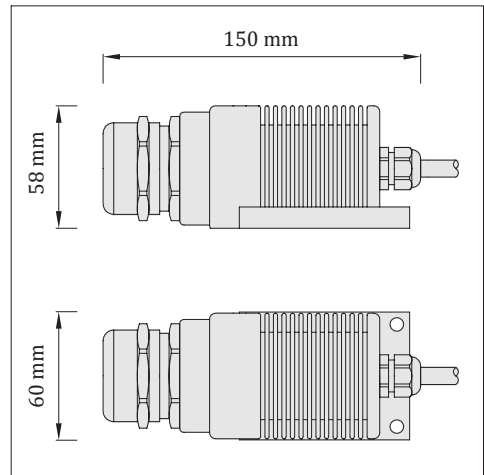

We provide post-warranty service and lamps renovation.

Material:	aluminum body, brass cable gland
Finish:	body - black anodized, cable gland - nickel-plated
Cable gland:	3 sizes - D17, D21, D28
Net weight:	0,7 kg
Projector temperature:	63 °C

WARNING! It is necessary to choose such a location that prevents accidental contact with people, animals and easily inflammable materials.

Power cable:	yes
Input voltage:	24V DC
Power consumption:	16W (CW / WW / NW / RGBW), 11W (RGB)
Light source:	LED module brand CREE
Color temperature:	3000 K / 4000 K / 6000 K / RGB / RGBW
Dimming:	yes, using external controllers the principle of low-voltage dimming (control and power supply not included)

Certificates: **CE** | UKCA

Quantity of optical cables

cable gland D17: max. 230 pcs.
cable gland D21: max. 550 pcs.
cable gland D28: max. 900 pcs.

in a ratio 90% : 5% : 5%
ø 0,75 mm : ø 1 mm : ø 1,5 mm

Family

LED projector OP1

Reference code	Cable gland	Max. number of fibers	Color temperature
OP1-d17-WW-16W-24V	D 17	230 pcs	3000 K (WW - warm white)
OP1-d17-NW-16W-24V	D 17	230 pcs	4000 K (NW - natural white)
OP1-d17-CW-16W-24V	D 17	230 pcs	6000 K (CW - cool white)
OP1-d17-RGB-11W-24V	D 17	230 pcs	RGB
OP1-d17-RGBW-16W-24V	D 17	230 pcs	RGBW
OP1-d21-WW-16W-24V	D 21	550 pcs	3000 K (WW - warm white)
OP1-d21-NW-16W-24V	D 21	550 pcs	4000 K (NW - natural white)
OP1-d21-CW-16W-24V	D 21	550 pcs	6000 K (CW - cool white)
OP1-d21-RGB-11W-24V	D 21	550 pcs	RGB
OP1-d21-RGBW-16W-24V	D 21	550 pcs	RGBW
OP1-d28-WW-16W-24V	D 28	900 pcs	3000 K (WW - warm white)
OP1-d28-NW-16W-24V	D 28	900 pcs	4000 K (NW - natural white)
OP1-d28-CW-16W-24V	D 28	900 pcs	6000 K (CW - cool white)
OP1-d28-RGB-11W-24V	D 28	900 pcs	RGB
OP1-d28-RGBW-16W-24V	D 28	900 pcs	RGBW