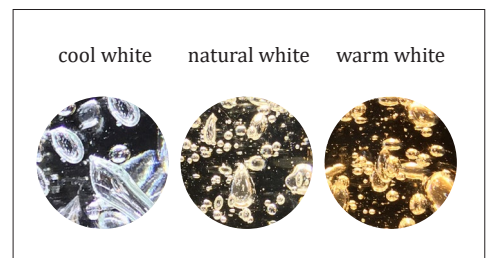

PRODUCT DATA SHEET

Category: ceiling lamp, recessed
 Environment: interior / exterior
 Product use: hallway, areas with increased humidity such as SPA and Wellness, saunas, bathrooms, exterior ceilings
 Protection class: IP65
 Ambient temperature: - 30 to 120 °C
 Service lifetime: 50 000 hours

We provide post-warranty service and lamps renovation.

Material: stainless steel, hand-blown glass
 Finish: polished stainless steel
 Glass: crystal with air bubbles
 Net weight: Ocean Up 30 (0,9 kg), Ocean Up 50 (1,2 kg)
 Ocean Up 100 (1,8 kg), Ocean Up 150 (2,3 kg)
 Lamp temperature: 45 °C
 Power cable: no
 Input voltage: 12 V DC
 Power consumption: 6 W (CW / WW / NW), 5W (RGB)
 Light source: LED module brand CREE
 Color temperature: 3000 K / 4000 K / 6000 K / RGB
 Dimming: yes, using external controllers
 the principle of low-voltage dimming
 (control and power supply not included)

Certificates: **CE** | UKCA

Reference code	Lamp height	Input voltage	Power consumption	Color temperature
OU1-12-WW30	30 mm	12 V DC	6 W	3000 K (WW - warm white)
OU1-12-NW30	30 mm	12 V DC	6 W	4000 K (NW - natural white)
OU1-12-CW30	30 mm	12 V DC	6 W	6000 K (CW - cool white)
OU1-12-RGB30	30 mm	12 V DC	5 W	RGB
OU1-12-WW50	50 mm	12 V DC	6 W	3000 K (WW - warm white)
OU1-12-NW50	50 mm	12 V DC	6 W	4000 K (NW - natural white)
OU1-12-CW50	50 mm	12 V DC	6 W	6000 K (CW - cool white)
OU1-12-RGB50	50 mm	12 V DC	5 W	RGB
OU1-12-WW100	100 mm	12 V DC	6 W	3000 K (WW - warm white)
OU1-12-NW100	100 mm	12 V DC	6 W	4000 K (NW - natural white)
OU1-12-CW100	100 mm	12 V DC	6 W	6000 K (CW - cool white)
OU1-12-RGB100	100 mm	12 V DC	5 W	RGB
OU1-12-WW150	150 mm	12 V DC	6 W	3000 K (WW - warm white)
OU1-12-NW150	150 mm	12 V DC	6 W	4000 K (NW - natural white)
OU1-12-CW150	150 mm	12 V DC	6 W	6000 K (CW - cool white)
OU1-12-RGB150	150 mm	12 V DC	5 W	RGB