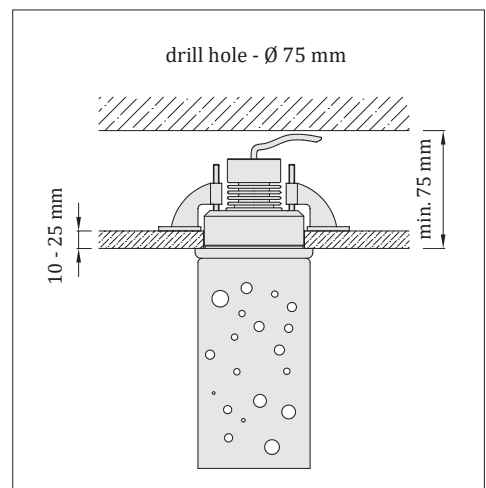

PRODUCT DATA SHEET

Category: ceiling lamp, recessed
 Environment: interior / exterior
 Product use: hallway, areas with increased humidity such as SPA and Wellness, saunas, bathrooms, exterior ceilings
 Protection class: IP65
 Ambient temperature: - 30 to 120 °C
 Service lifetime: 50 000 hours

We provide post-warranty service and lamps renovation.

Material: stainless steel, hand-blown glass
 Finish: polished stainless steel
 Glass: crystal with air bubbles
 Net weight: Ocean Up 30 (0,9 kg), Ocean Up 50 (1,2 kg)
 Ocean Up 100 (1,8 kg), Ocean Up 150 (2,3 kg)
 Lamp temperature: 45 °C
 Power cable: no
 Input voltage: 12 V DC
 Power consumption: 6 W (CW / WW / NW), 5W (RGB)
 Light source: LED module brand CREE
 Color temperature: 3000 K / 4000 K / 6000 K / RGB
 Dimming: yes, using external controllers
 the principle of low-voltage dimming
 (control and power supply not included)

Certificates: **CE** | UKCA

Reference code	Lamp height	Input voltage	Power consumption	Color temperature
OU1-12-WW30	30 mm	12 V DC	6 W	3000 K (WW - warm white)
OU1-12-NW30	30 mm	12 V DC	6 W	4000 K (NW - natural white)
OU1-12-CW30	30 mm	12 V DC	6 W	6000 K (CW - cool white)
OU1-12-RGB30	30 mm	12 V DC	5 W	RGB
OU1-12-WW50	50 mm	12 V DC	6 W	3000 K (WW - warm white)
OU1-12-NW50	50 mm	12 V DC	6 W	4000 K (NW - natural white)
OU1-12-CW50	50 mm	12 V DC	6 W	6000 K (CW - cool white)
OU1-12-RGB50	50 mm	12 V DC	5 W	RGB
OU1-12-WW100	100 mm	12 V DC	6 W	3000 K (WW - warm white)
OU1-12-NW100	100 mm	12 V DC	6 W	4000 K (NW - natural white)
OU1-12-CW100	100 mm	12 V DC	6 W	6000 K (CW - cool white)
OU1-12-RGB100	100 mm	12 V DC	5 W	RGB
OU1-12-WW150	150 mm	12 V DC	6 W	3000 K (WW - warm white)
OU1-12-NW150	150 mm	12 V DC	6 W	4000 K (NW - natural white)
OU1-12-CW150	150 mm	12 V DC	6 W	6000 K (CW - cool white)
OU1-12-RGB150	150 mm	12 V DC	5 W	RGB