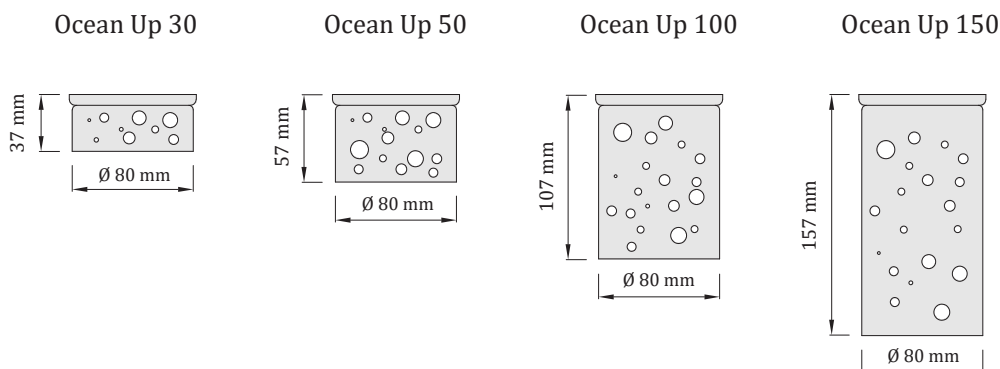

PRODUCT DATA SHEET

Category: ceiling lamp, recessed
 Environment: interior / exterior
 Product use: hallway, areas with increased humidity such as SPA and Wellness, saunas, bathrooms, exterior ceilings
 Protection class: IP65
 Ambient temperature: - 30 to 120 °C
 Service lifetime: 50 000 hours

We provide post-warranty service and lamps renovation.

Material: stainless steel, hand-blown glass
 Finish: polished stainless steel
 Glass: crystal with air bubbles
 Net weight: Ocean Up 30 (0,9 kg), Ocean Up 50 (1,2 kg)
 Ocean Up 100 (1,8 kg), Ocean Up 150 (2,3 kg)
 Lamp temperature: 45 °C
 Power cable: no
 Input voltage: 12 V DC
 Power consumption: 6 W (CW / WW / NW), 5W (RGB)
 Light source: LED module brand CREE
 Color temperature: 3000 K / 4000 K / 6000 K / RGB
 Dimming: yes, using external controllers
 the principle of low-voltage dimming
 (control and power supply not included)

Certificates: **CE** | UKCA

Reference code	Lamp height	Input voltage	Power consumption	Color temperature
OU1-12-WW30	30 mm	12 V DC	6 W	3000 K (WW - warm white)
OU1-12-NW30	30 mm	12 V DC	6 W	4000 K (NW - natural white)
OU1-12-CW30	30 mm	12 V DC	6 W	6000 K (CW - cool white)
OU1-12-RGB30	30 mm	12 V DC	5 W	RGB
OU1-12-WW50	50 mm	12 V DC	6 W	3000 K (WW - warm white)
OU1-12-NW50	50 mm	12 V DC	6 W	4000 K (NW - natural white)
OU1-12-CW50	50 mm	12 V DC	6 W	6000 K (CW - cool white)
OU1-12-RGB50	50 mm	12 V DC	5 W	RGB
OU1-12-WW100	100 mm	12 V DC	6 W	3000 K (WW - warm white)
OU1-12-NW100	100 mm	12 V DC	6 W	4000 K (NW - natural white)
OU1-12-CW100	100 mm	12 V DC	6 W	6000 K (CW - cool white)
OU1-12-RGB100	100 mm	12 V DC	5 W	RGB
OU1-12-WW150	150 mm	12 V DC	6 W	3000 K (WW - warm white)
OU1-12-NW150	150 mm	12 V DC	6 W	4000 K (NW - natural white)
OU1-12-CW150	150 mm	12 V DC	6 W	6000 K (CW - cool white)
OU1-12-RGB150	150 mm	12 V DC	5 W	RGB