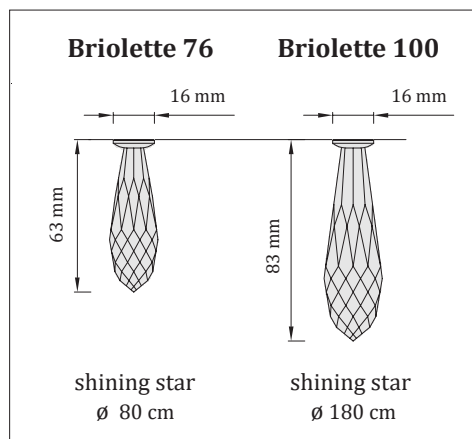

Recommended QTY: 1 lamp/ 2m<sup>2</sup>

Certificates: **CE** | UKCA

- suitable for installation in plasterboard ceilings or chipboards
- drill hole  $\varnothing$  11 mm

QTY of lamps in sets	Lamps combination	
	Briolette 76	Briolette 100
6 pcs	4 pcs	2 pcs
12 pcs	10 pcs	2 pcs
25 pcs	21 pcs	4 pcs