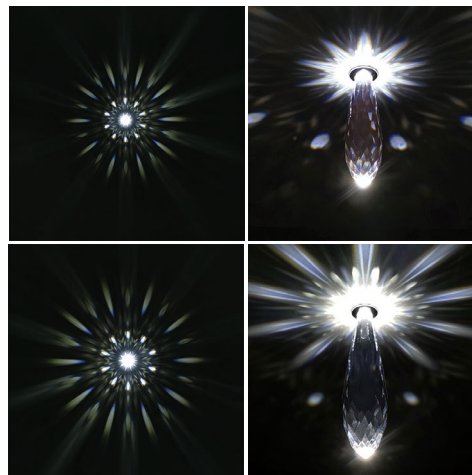

Crystal starry sky - complete sets

Briolette 76 | Briolette 100

PRODUCT DATA SHEET

Category: collection of decorative lamps, recessed
Environment: indoor
Product use: Wellness and SPA, saunas, bathrooms, bedrooms, hotel apartments, restaurants, home cinemas, hallways, orientational lights
Shining star visibility: only on pale surfaces
Protection class: IP65
Ambient temperature: - 20 to 120 °C
Service lifetime: 50 000 hours

We provide post-warranty service and lamps renovation.

Material: stainless steel, Swarovski crystal - 2 types
Finish: polished stainless steel /golden glossy
Net weight: 1 lamp: 0,04 kg (0,07 kg)
Lamp temperature: 25 °C
Power cable: yes - conductors with connectors

Input voltage: **complete set:** 210 - 240 V AC / 50 - 60 Hz
individual lamp: 5V DC

Power consumption: individual lamp: 0,15 W
Light source: LED
Color temperature: 8500 - 6500 K
Dimming: no
Accessories: plastic mounting holders, conductors, drill, distribution block, power supply - 5V

Recommended QTY: 1 lamp/ 2m²

Certificates: **CE** | UKCA