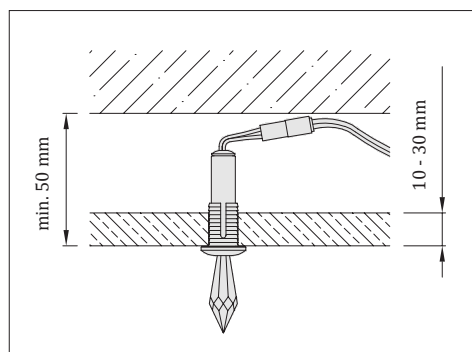

Recommended QTY: 1 lamp/ 2m<sup>2</sup>

Certificates: **CE** | UKCA

- suitable for installation in plasterboard ceilings or chipboards
- drill hole  $\varnothing$  11 mm

QTY of lamps in sets	Lamps combination	
	Briolette 76	Briolette 100
6 pcs	4 pcs	2 pcs
12 pcs	10 pcs	2 pcs
25 pcs	21 pcs	4 pcs