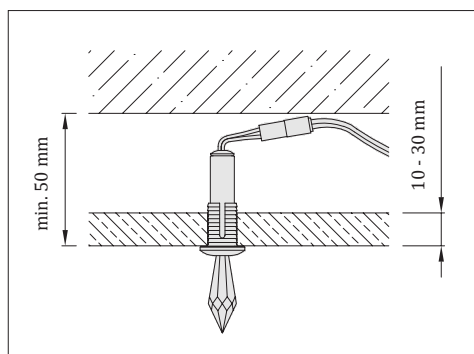

Input voltage: **complete set:** 210 - 240 V AC / 50 - 60 Hz
individual lamp: 5V DC

Power consumption: individual lamp: 0,15 W
 Light source: LED
 Color temperature: 8500 - 6500 K
 Dimming: no
 Accessories: plastic mounting holders, conductors, drill, distribution block, power supply - 5V

Recommended QTY: 3 - 4 lamps / 1m²

Certificates: **CE** | UKCA

- suitable for installation in plasterboard ceilings or chipboards
- drill hole \varnothing 11 mm

QTY of lamps in sets	Lamps combination	
	Flow 63	Flow 100
6 pcs	4 pcs	2 pcs
12 pcs	9 pcs	3 pcs
25 pcs	20 pcs	5 pcs
50 pcs	40 pcs	10 pcs