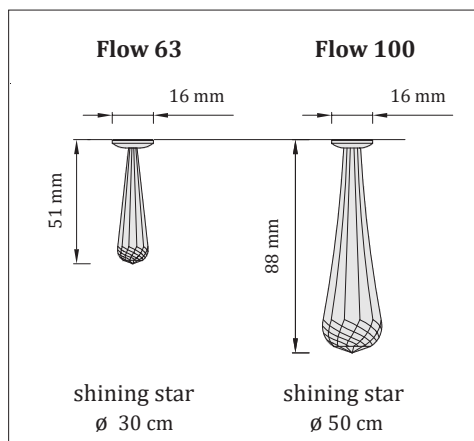

Recommended QTY: 3 - 4 lamps / 1m²

Certificates: **CE** | UKCA

- suitable for installation in plasterboard ceilings or chipboards
- drill hole \varnothing 11 mm

QTY of lamps in sets	Lamps combination	
	Flow 63	Flow 100
6 pcs	4 pcs	2 pcs
12 pcs	9 pcs	3 pcs
25 pcs	20 pcs	5 pcs
50 pcs	40 pcs	10 pcs

Crystal starry sky - complete sets

Flow 63 | Flow 100

Reference code	QTY of lamps in sets	Conductors length	Finish
SW01-E	6 pcs	2m	polished stainless steel
SW02-E	12 pcs	2m, 4m	polished stainless steel
SW03-E	25 pcs	4m, 6m	polished stainless steel
SW04-E	50 pcs	4m, 6m, 8m	polished stainless steel
SW01-E-G	6 pcs	2m	golden glossy
SW02-E-G	12 pcs	2m, 4m	golden glossy
SW03-E-G	25 pcs	4m, 6m	golden glossy
SW04-E-G	50 pcs	4m, 6m, 8m	golden glossy