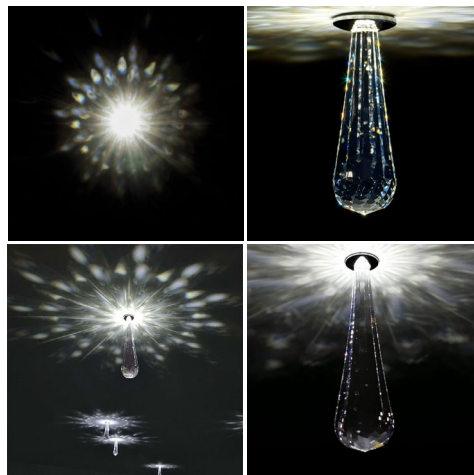

Crystal starry sky - complete sets

Flow 63 | Flow 100

PRODUCT DATA SHEET

Category: collection of decorative lamps, recessed
Environment: indoor
Product use: Wellness and SPA, saunas, bathrooms, bedrooms, hotel apartments, restaurants, home cinemas, hallways, orientational lights
Shining star visibility: only on pale surfaces
Protection class: IP65
Ambient temperature: - 20 to 120 °C
Service lifetime: 50 000 hours

We provide post-warranty service and lamps renovation.

Material: stainless steel, Swarovski crystal - 2 types
Finish: polished stainless steel /golden glossy
Net weight: 1 lamp: 0,03 kg (0,06 kg)
Lamp temperature: 25 °C
Power cable: yes - conductors with connectors

Input voltage: **complete set:** 210 - 240 V AC / 50 - 60 Hz
individual lamp: 5V DC

Power consumption: individual lamp: 0,15 W
Light source: LED
Color temperature: 8500 - 6500 K
Dimming: no
Accessories: plastic mounting holders, conductors, drill, distribution block, power supply - 5V

Recommended QTY: 3 - 4 lamps / 1m²

Certificates: **CE** | UKCA