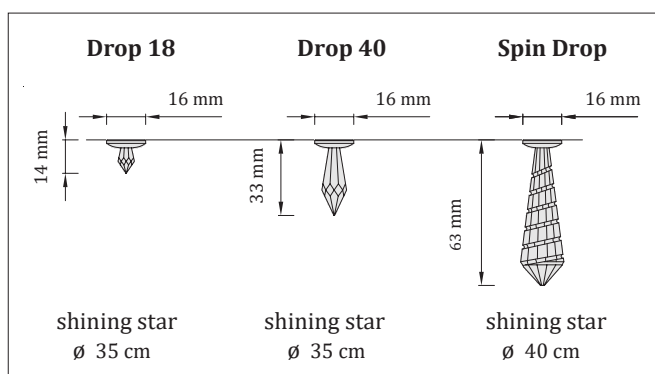

Recommended QTY: 2 - 5 lamps/ 1m²

Certificates: **CE** | UKCA

- suitable for installation in plasterboard ceilings or chipboards
- drill hole ø 11 mm

QTY of lamps in sets	Lamps combination		
	Drop 18	Drop 40	Spin Drop
6 pcs	2 pcs	2 pcs	2 pcs
12 pcs	5 pcs	5 pcs	2 pcs
25 pcs	10 pcs	10 pcs	5 pcs
50 pcs	20 pcs	20 pcs	10 pcs
75 pcs	30 pcs	30 pcs	15 pcs
100 pcs	40 pcs	40 pcs	20 pcs
120 pcs	50 pcs	50 pcs	20 pcs

Crystal starry sky - complete sets

Drop 18 | Drop 40 | Spin Drop

Reference code	QTY of lamps in sets	Conductors length	Finish
SW01-D	6 pcs	2m	polished stainless steel
SW02-D	12 pcs	2m, 4m	polished stainless steel
SW03-D	25 pcs	4m, 6m	polished stainless steel
SW04-D	50 pcs	4m, 6m, 8m	polished stainless steel
SW05-D	75 pcs	4m, 6m, 8m, 10m	polished stainless steel
SW06-D	100 pcs	4m, 6m, 8m, 10m	polished stainless steel
SW07-D	120 pcs	4m, 6m, 8m, 10m, 12m	polished stainless steel
SW01-D-G	6 pcs	2m	golden glossy
SW02-D-G	12 pcs	2m, 4m	golden glossy
SW03-D-G	25 pcs	4m, 6m	golden glossy
SW04-D-G	50 pcs	4m, 6m, 8m	golden glossy
SW05-D-G	75 pcs	4m, 6m, 8m, 10m	golden glossy
SW06-D-G	100 pcs	4m, 6m, 8m, 10m	golden glossy
SW07-D-G	120 pcs	4m, 6m, 8m, 10m, 12m	golden glossy