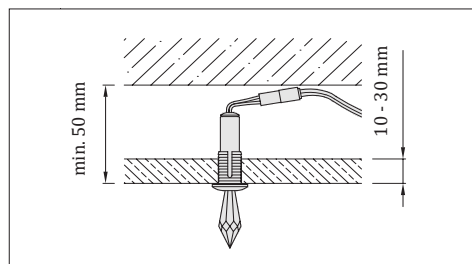

Recommended QTY: 2 - 5 lamps/ 1m²

Certificates: **CE** | UKCA

- suitable for installation in plasterboard ceilings or chipboards
- drill hole ø 11 mm

QTY of lamps in sets	Lamps combination		
	Drop 18	Drop 40	Spin Drop
6 pcs	2 pcs	2 pcs	2 pcs
12 pcs	5 pcs	5 pcs	2 pcs
25 pcs	10 pcs	10 pcs	5 pcs
50 pcs	20 pcs	20 pcs	10 pcs
75 pcs	30 pcs	30 pcs	15 pcs
100 pcs	40 pcs	40 pcs	20 pcs
120 pcs	50 pcs	50 pcs	20 pcs