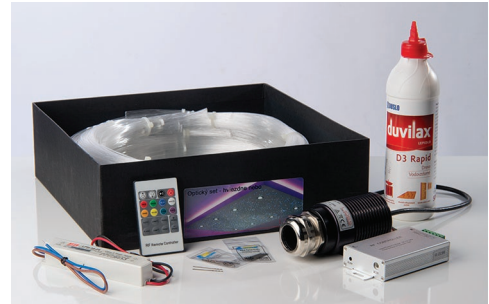

PRODUCT DATA SHEET

Category: decorative lighting
 Environment: interior
 Product use: Wellness and SPA, saunas, bathrooms, bedrooms, hotel apartments, restaurants, home cinemas, hallways
 Protection class: IP65
 Ambient temperature: - 20 to 120 °C
 Service lifetime: 50 000 hours

Accessories: Optical fibers of 3 diameters: 0,75 mm, 1 mm a 1,5 mm in a ratio of 90% : 5% : 5%
 LED projector, power supply, glue, drills, RGB (RGBW) controller in case of multicolor version
 paper template (optional)

Recommended QTY: 100 - 300 fibers / 1m²
 (smaller areas - greater density)

Certificates: CE | UKCA

LED projector OP2

Input voltage: 12 V DC
 Light source: LED module brand CREE
 ● Warm white: 5 W | 3000 K
 ○ Natural white: 5 W | 4000 K
 ○ Cool white: 5 W | 6000 K
 ● RGB: 5 W
 ● RGBW: 6 W

LED projector OP1

Input voltage: 24 V DC
 Light source: LED module brand CREE
 ● Warm white: 16 W | 3000 K
 ○ Natural white: 16 W | 4000 K
 ○ Cool white: 16 W | 6000 K
 ● RGB: 11 W
 ● RGBW: 16 W

Length of optical fibers in sets