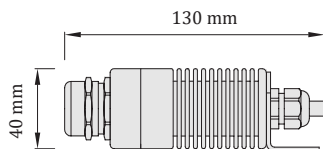

LED projector OP2

Input voltage: 12 V DC
Light source: LED module brand CREE
● Warm white: 5 W | 3000 K
○ Natural white: 5 W | 4000 K
○ Cool white: 5 W | 6000 K
● RGB: 5 W
● RGBW: 6 W