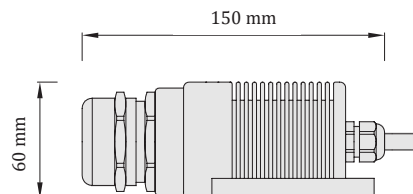

LED projector OP1

Input voltage: 24 V DC
Light source: LED module brand CREE
● Warm white: 16 W | 3000 K
○ Natural white: 16 W | 4000 K
○ Cool white: 16 W | 6000 K
● RGB: 11 W
● RGBW: 16 W