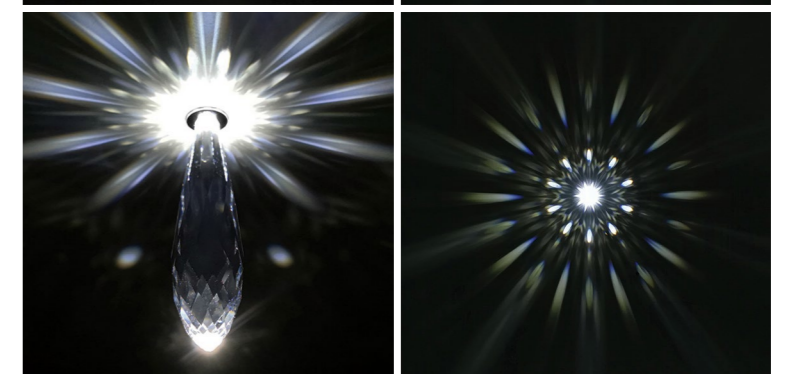

Recommended quantity: 1 pc / 3m²

Best for larger areas

TIP: Combine with BRIOLETTE 76

In a ratio 80% : 20%

(BRIOLETTE 76 : BRIOLETTE 100)