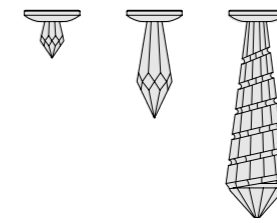

Crystal starry sky - complete sets

DROP 18 | DROP 40 | SPIN DROP

interior | SPA | Wellness | saunas
operating temperature: - 20 to 120 °C
material: stainless steel + Swarovski crystal
finish: polished stainless steel / golden gloss