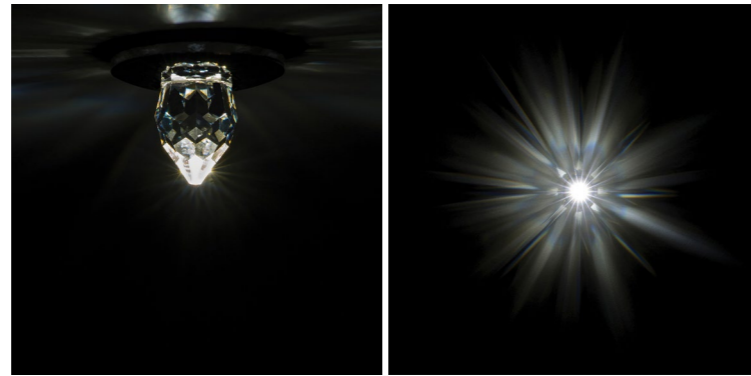

shining star - diameter approx. 35 cm

Recommended quantity:

Small areas: 4 - 5 pcs / 1m²

Larger areas: 2 - 3 pcs / 1m²

DROP 40

shining star - diameter approx. 35 cm

Recommended quantity:

Small areas: 4 - 5 pcs / 1m²