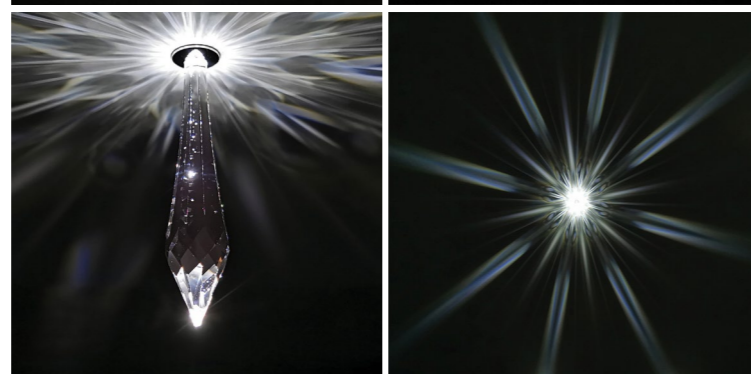

Recommended quantity: 1 pc / 3m²

Best for larger areas

TIP: Combine with DROP 18 and DROP 40

In a ratio 45% : 45% : 10%

(DROP 18 : DROP 40 : DROP 100)