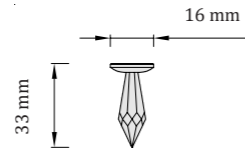

Light source

0,15W LED
8500 - 6500K
non-dimmable

Code

● stainless steel: DROP40
● gold: DROP40-G

Drop 50

recessed lamp
interior | SPA | Wellness | saunas
operating temperature: - 20 to 120 °C
material: stainless steel + Swarovski crystal
finish: polished stainless steel / golden gloss

CE UKCA IP65 5V DC