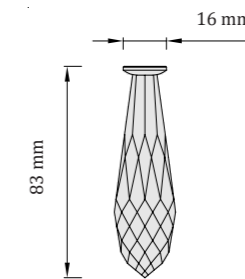

Light source

0,15W LED
8500 - 6500K
non-dimmable

Code

● stainless steel: BRIOLETTE100
● gold: BRIOLETTE100-G