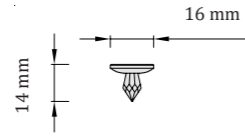

Drop 18

recessed lamp
interior | SPA | Wellness | saunas
operating temperature: - 20 to 120 °C
material: stainless steel + Swarovski crystal
finish: polished stainless steel / golden gloss

CE UKCA IP65 5V DC

Light source

0,15W LED
8500 - 6500K
non-dimmable

Code

● stainless steel: DROP18
● gold: DROP18-G

Drop 40

recessed lamp
interior | SPA | Wellness | saunas
operating temperature: - 20 to 120 °C
material: stainless steel + Swarovski crystal
finish: polished stainless steel / golden gloss

CE UKCA IP65 5V DC