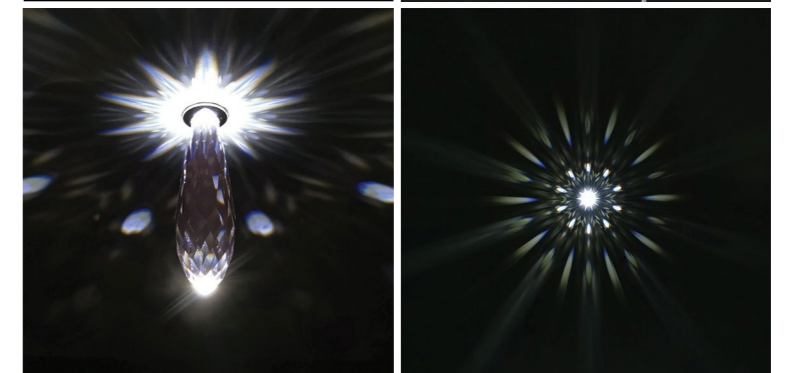

shining star - diameter approx. 80 cm

Recommended quantity: 1 pc / 2m²

Best for larger areas

TIP: Combine with BRIOLETTE 100

In a ratio 80% : 20%

(BRIOLETTE 76 : BRIOLETTE 100)

BRIOLETTE 100

shining star - diameter approx. 180 cm

Recommended quantity: 1 pc / 3m²

Best for larger areas

TIP: Combine with BRIOLETTE 76

In a ratio 80% : 20%

(BRIOLETTE 76 : BRIOLETTE 100)

Drop 18

recessed lamp
interior | SPA | Wellness | saunas
operating temperature: - 20 to 120 °C
material: stainless steel + Swarovski crystal
finish: polished stainless steel / golden gloss