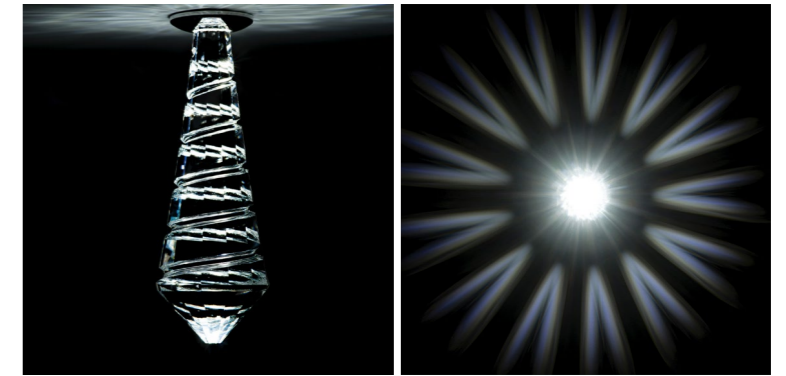

Recommended quantity: 2 - 3 pcs / 1m²

TIP: Combine with DROP 18 and DROP 40

In a ratio 45% : 45% : 10%

(DROP 18 : DROP 40 : SPIN DROP)