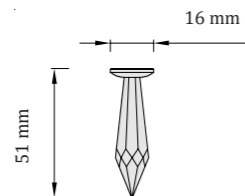

Light source

0,15W LED
8500 - 6500K
non-dimmable

Code

● stainless steel: DROP63
● gold: DROP63-G

Drop 100

recessed lamp
interior | SPA | Wellness | saunas
operating temperature: - 20 to 120 °C
material: stainless steel + Swarovski crystal
finish: polished stainless steel / golden gloss

CE UKCA IP65 5V DC