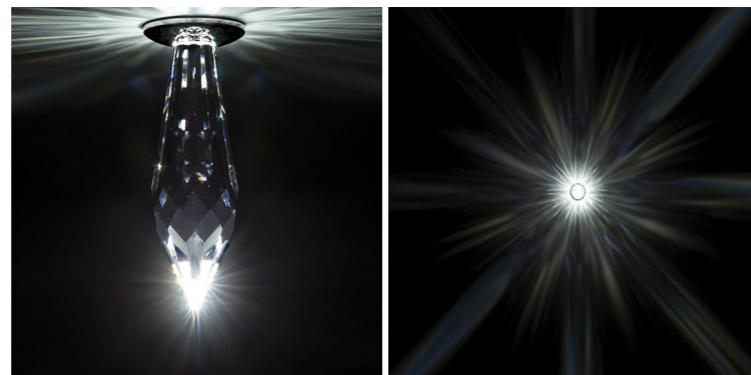

Larger areas: 2 - 3 pcs / 1m²

DROP 50

shining star - diameter approx. 120 cm

Recommended quantity: 1 pc / 2m²

Best for larger areas

TIP: Combine with DROP 18 and DROP 40

In a ratio 45% : 45% : 10%

(DROP 18 : DROP 40 : DROP 50)