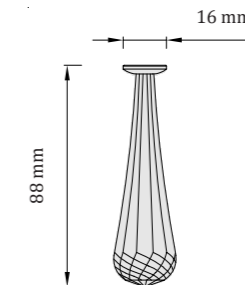

Light source

0,15W LED
8500 - 6500K
non-dimmable

Code

● stainless steel: FLOW100
● gold: FLOW100-G

Briolette 76

recessed lamp
interior | SPA | Wellness | saunas
operating temperature: - 20 to 120 °C
material: stainless steel + Swarovski crystal
finish: polished stainless steel / golden gloss

CE UKCA IP65 5V DC