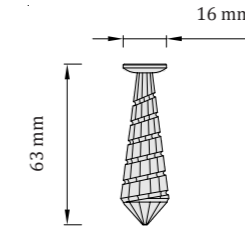

Light source

0,15W LED
8500 - 6500K
non-dimmable

Code

● stainless steel: SPINDROP
● gold: SPINDROP-G

Flow 63

recessed lamp
interior | SPA | Wellness | saunas
operating temperature: - 20 to 120 °C
material: stainless steel + Swarovski crystal
finish: polished stainless steel / golden gloss

CE UKCA IP65 5V DC