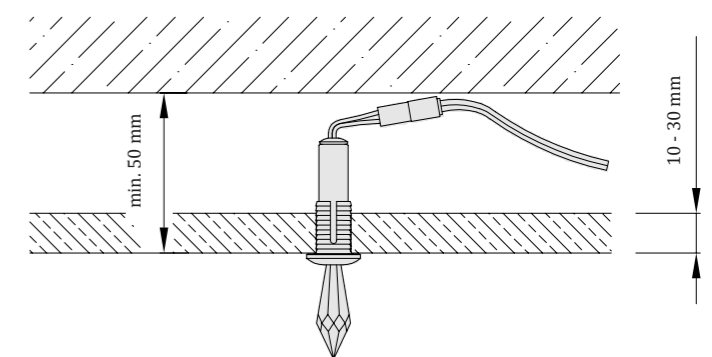

Accessories

Each lamp is equipped with a 2 m of cable and a special holder for easy installation in plasterboard ceilings or chipboards.

When ordering a minimum quantity of 6 LED Crystals, the package includes comprehensive accessories: plastic mounting holders, conductors with connectors, distribution block, power supply and drill.