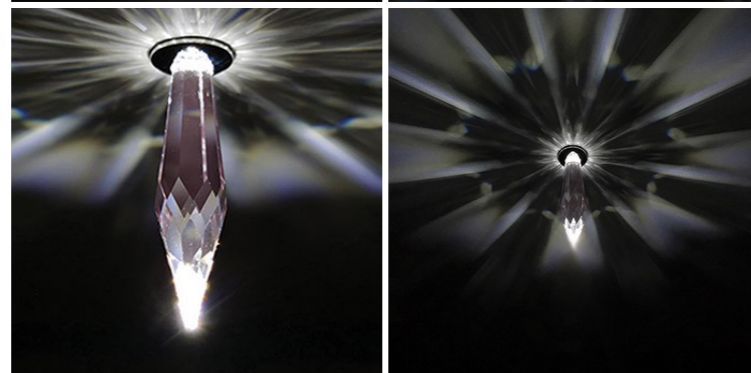

DROP 63

shining star - diameter approx. 45 cm

Recommended quantity: 2 - 3 pcs / 1m²

TIP: Combine with DROP 18 and DROP 40

In a ratio 45% : 45% : 10%

(DROP 18 : DROP 40 : DROP 63)

DROP 100

shining star - diameter approx. 160 cm