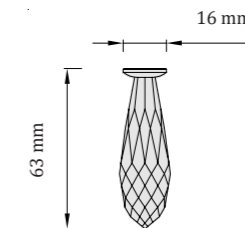

Light source

0,15W LED
8500 - 6500K
non-dimmable

Code

● stainless steel: BRIOLETTE76
● gold: BRIOLETTE76-G

Briolette 100

recessed lamp
interior | SPA | Wellness | saunas
operating temperature: - 20 to 120 °C
material: stainless steel + Swarovski crystal
finish: polished stainless steel / golden gloss

CE UKCA IP65 5V DC