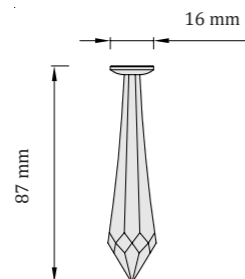

Light source

0,15W LED
8500 - 6500K
non-dimmable

Code

● stainless steel: DROP100
● gold: DROP100-G

Spin Drop

recessed lamp
interior | SPA | Wellness | saunas
operating temperature: - 20 to 120 °C
material: stainless steel + Swarovski crystal
finish: polished stainless steel / golden gloss

CE UKCA IP65 5V DC