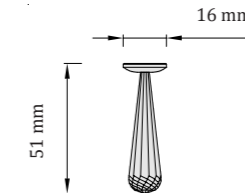

Light source

0,15W LED
8500 - 6500K
non-dimmable

Code

● stainless steel: FLOW63
● gold: FLOW63-G

Flow 100

recessed lamp
interior | SPA | Wellness | saunas
operating temperature: - 20 to 120 °C
material: stainless steel + Swarovski crystal
finish: polished stainless steel / golden gloss

CE UKCA IP65 5V DC