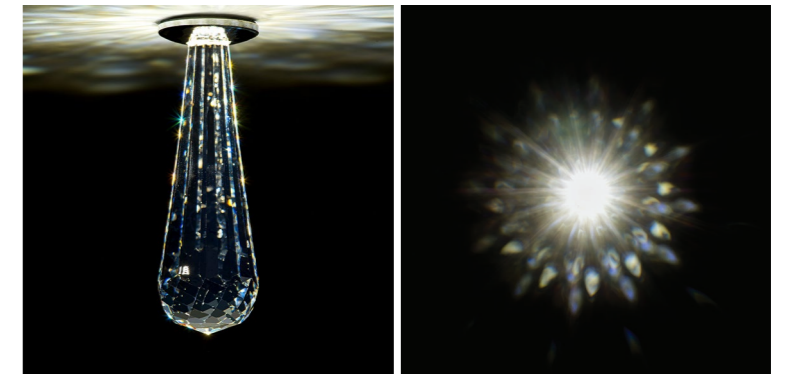

Recommended quantity: 3 - 4 pcs / 1m²

TIP: Combine with FLOW 100

In a ratio 60% : 40% (FLOW 63 : FLOW 100)