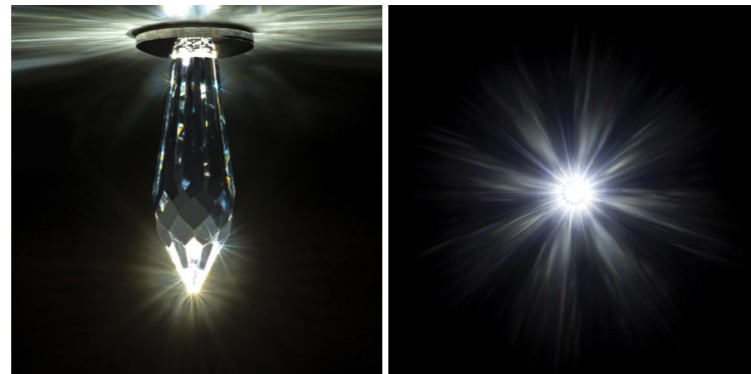

Recommended quantity:

Small areas: 4 - 5 pcs / 1m²

Larger areas: 2 - 3 pcs / 1m²