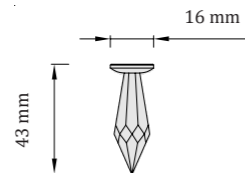

Light source

0,15W LED
8500 - 6500K
non-dimmable

Code

● stainless steel: DROP50
● gold: DROP50-G

Drop 63

recessed lamp
interior | SPA | Wellness | saunas
operating temperature: - 20 to 120 °C
material: stainless steel + Swarovski crystal
finish: polished stainless steel / golden gloss

CE UKCA IP65 5V DC