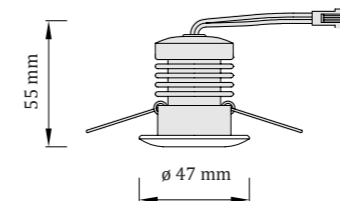

materiál: hliník

hmotnosť: 0,1 kg

Svetelný zdroj

6W LED zn. CREE (zabudované)
3000K
4000K
6000K
stmievateľné (riadenie nie je súčasťou)
napájací zdroj nie je súčasťou

Kód

15° optika	Teplá biela: DIAN-CW-15-W
	Denná biela: DIAN-NW-15-W
	Studená biela: DIAN-WW-15-W
40° optika	Teplá biela: DIAN-CW-40-W
	Denná biela: DIAN-NW-40-W
	Studená biela: DIAN-WW-40-W

CE UKCA IP41 12V DC